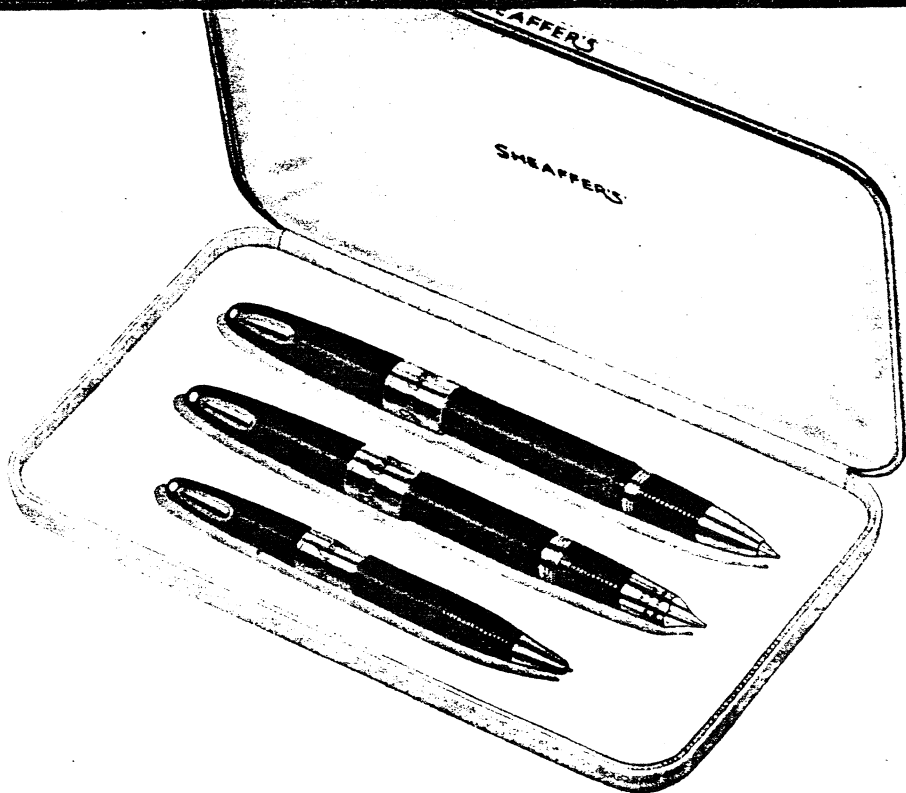

TUCKAWAY "TRIUMPH" for your AUTOGRAPH

The same distinctive styling, the same luxurious beauty, the same everlasting pride and satisfaction in a model expressly designed for women. Shorter, slimmer, made to fit the feminine hand, Tuckaway also fits purse or pocket perfectly. "Fast-On" clip eliminates danger of tearing fabrics. Intimately personalized with her signature, here is a gift to delight any woman. **TOUCHDOWN** filler—Black only. Pen, $20.00; Pencil, $15.00; Stratowriter Ballpoint, $15.00. **Complete Threesome** in satin-lined case, $50.00; plus fed. tax.

Pen and Pencil Ensemble, $35.00; plus fed. tax